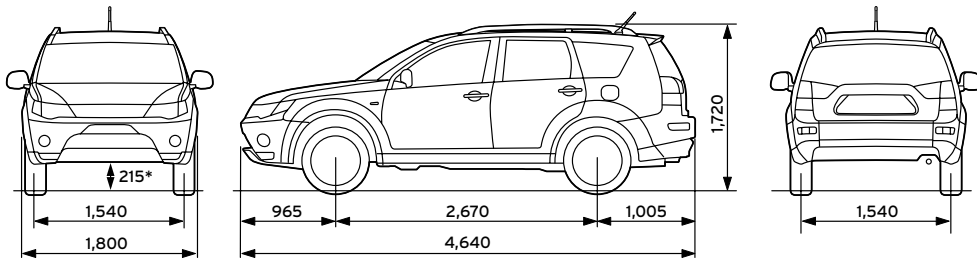

LS Manual 5 Seats	LS CVT Auto 5/7 Seats	XLS CVT Auto 5/7 Seats	XLS Luxury CVT Auto 7 Seats	VR Auto 5/7 Seats	VRX Auto 5/7 Seats	VRX Luxury Auto 7 Seats
Towball Download	150	150	150	150	160	160	160
Maximum Front Axle Load	1090	1090	1090	1090	1090	1090	1090
Maximum Rear Axle Load	1280	1280	1280	1280	1280	1280	1280
Cargo Area (kg)							
- Length - 2nd row seats down	1697	1697	1697	1697	1697	1697	1697
- Length - 2nd row seats up	983	983	983	983	983	983	983
- Height	1017	1017	1017	1017	1017	1017	1017
- Width	1426	1426	1426	1426	1426	1426	1426
Cargo Capacity							
- 2nd row seats down (L)	1691	1691	1691	1691	1691	1691	1691
- 2nd row seats up (L)	882	882	882	882	882	882	882
- 2nd row seats upright to seatback (L)	589	589	589	589	589	589	589

S: STANDARD O: OPTIONAL A: DEALER FITTED ACCESSORY -: NOT AVAILABLE

* Ground Clearance unladen